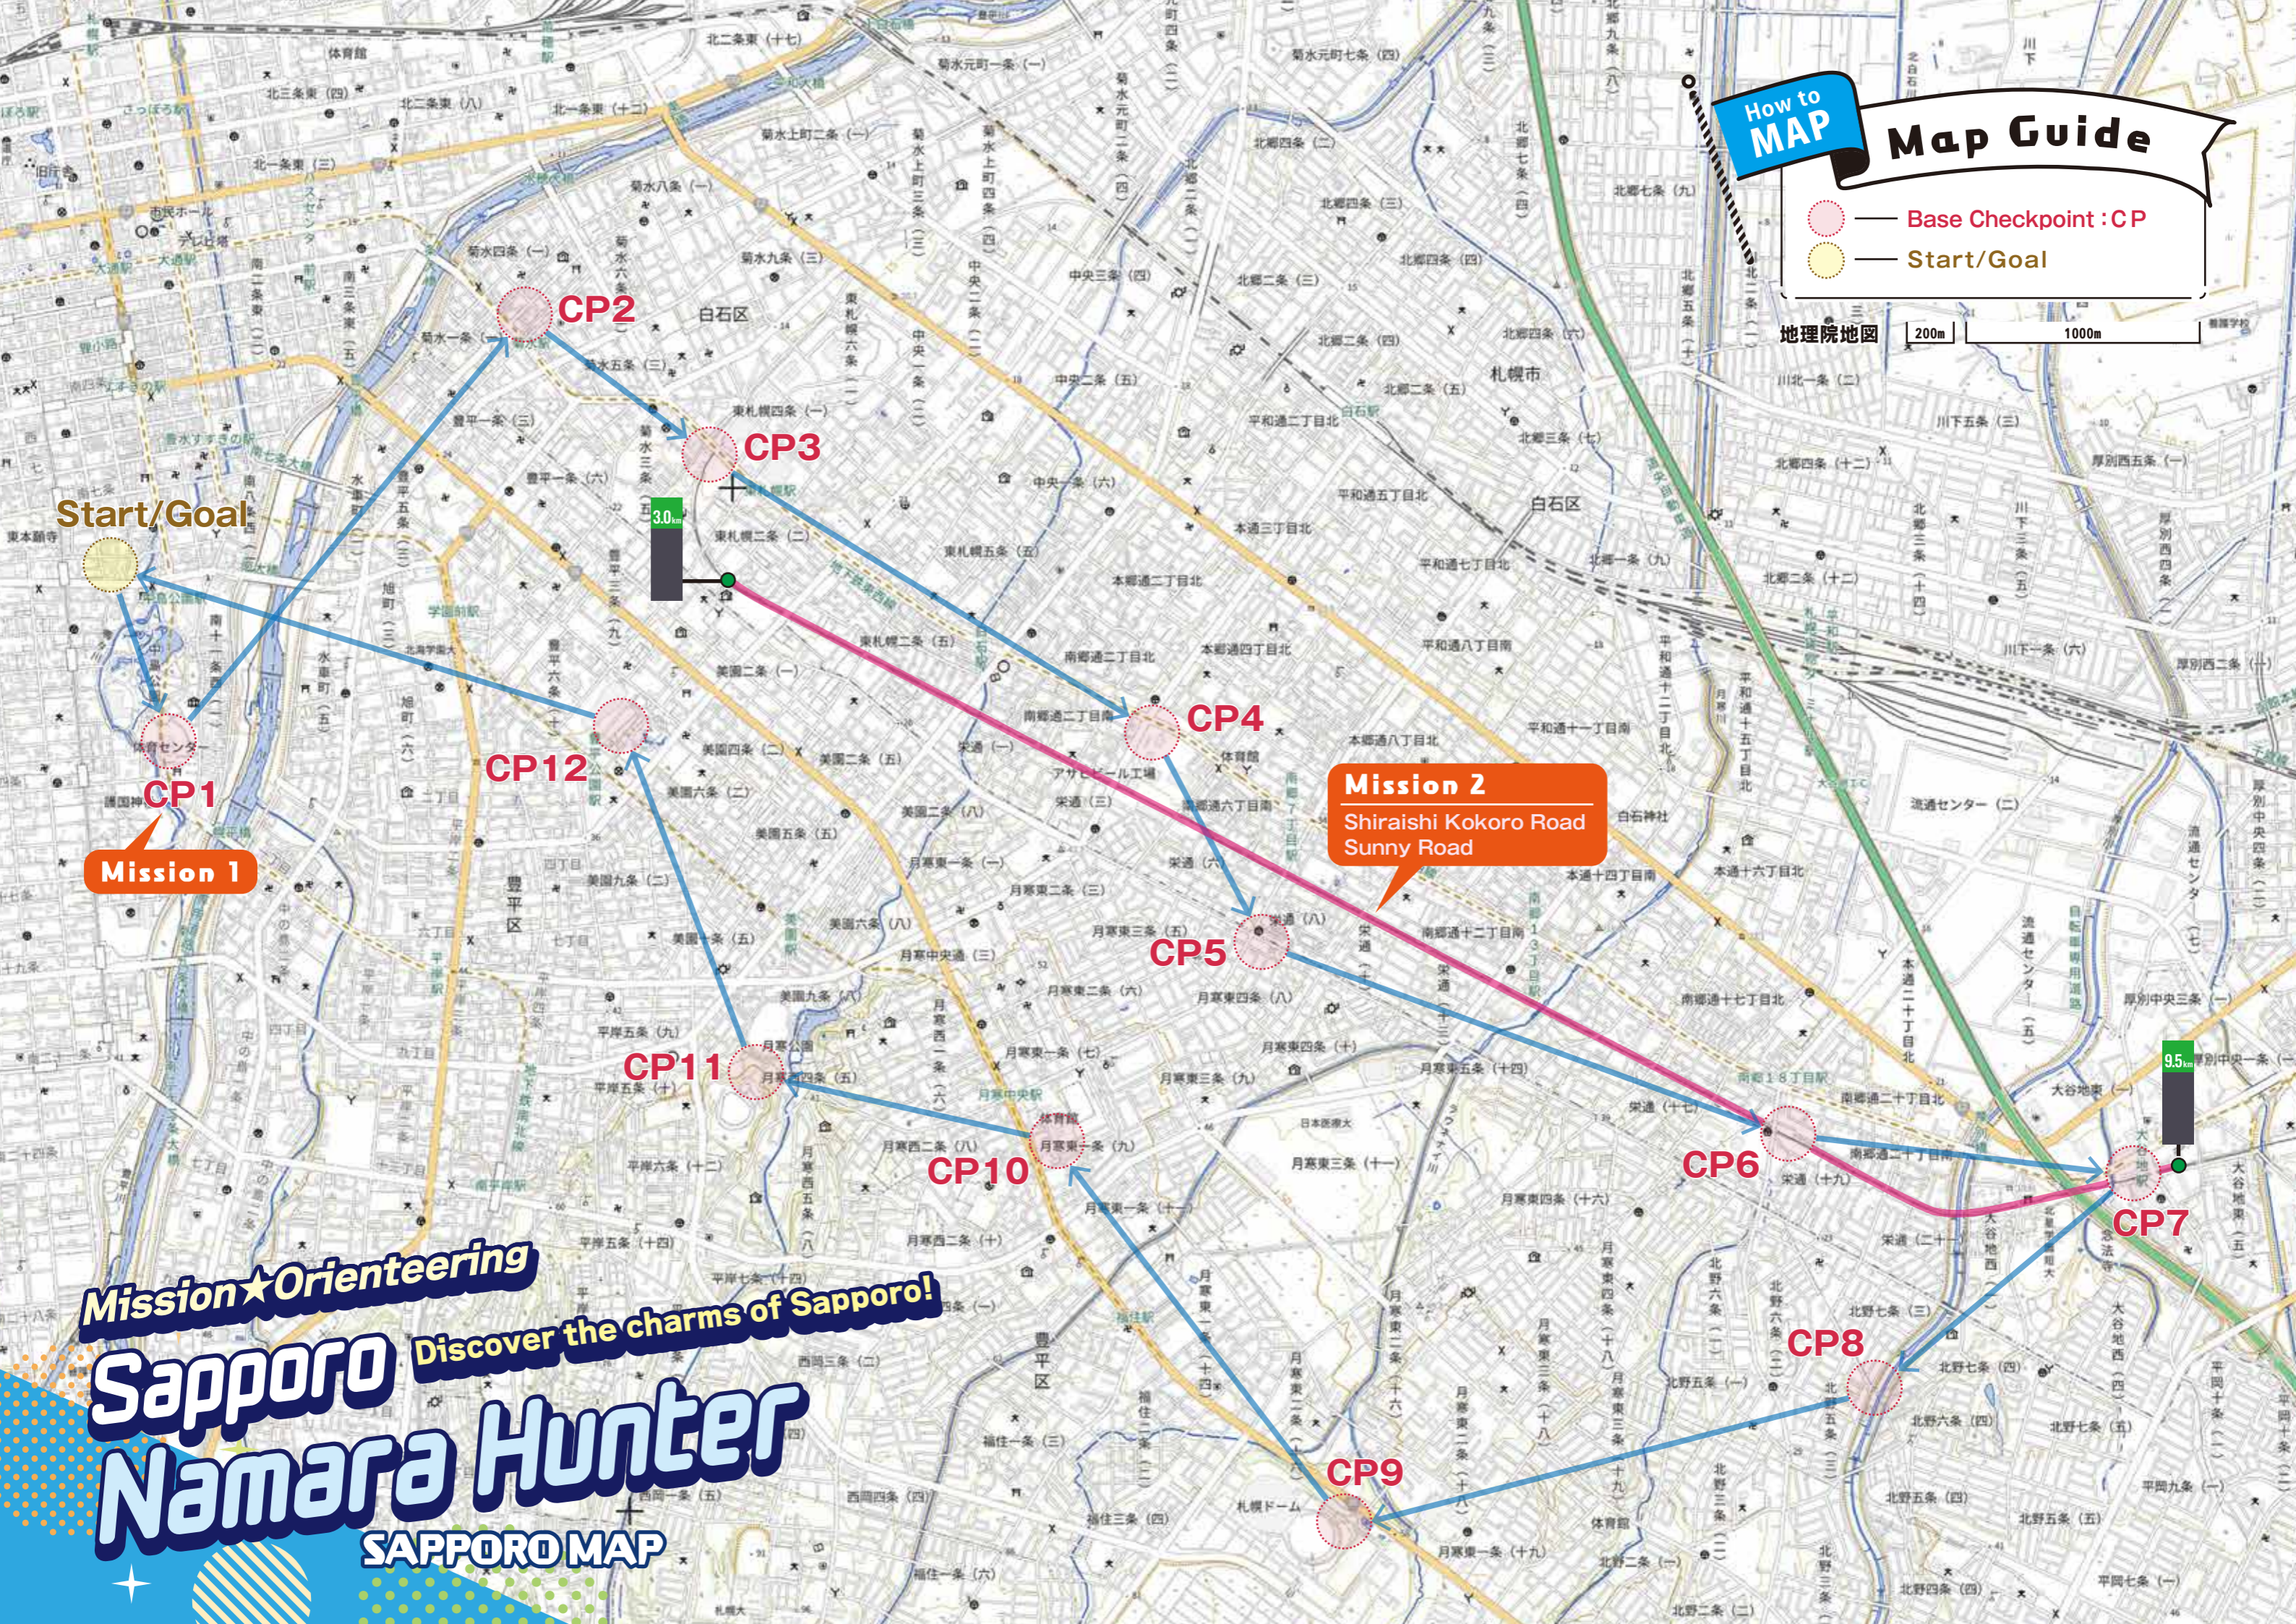

How to MAP Map Guide

- Base Checkpoint : CP
- Start/Goal

地理院地図 200m 1000m

Start/Goal

Mission 1

Mission 2
Shiraishi Kokoro Road
Sunny Road

Mission★Orienteering
Sapporo Discover the charms of Sapporo!
Namara Hunter
SAPPORO MAP

Mission★Orienteering

Sapporo Namara Hunter

Discover the charms of Sapporo!

Checkpoint List

Go around the CP (checkpoints) and take the photo as the sample with all members in it. Please send the photos to the management on line.

CP1
Sapporo Nakajima Sports Center

5pts

CP2
Soba Restaurant Kikusui Nambu

5pts

CP3
Entrance to Shiroishi Kokorodo

5pts

CP4
Asahi Beer Garden Shiraishi Hamanasu Kan

10pts

Mission.2 ? How many km total? 50pts

There are distance markers in Shiraishi Kokoroad and Yodamari Road. There are 14 distance markers like the one in the photo between 3 km near Higashi-Sapporo and 9.5 km near Oyachi. Look for 7 distance markers with ? and calculate what the ? km is. Before you reach the goal, please send us your answer on line with "Mission.2 Total: ●km." Please send us your answer.
